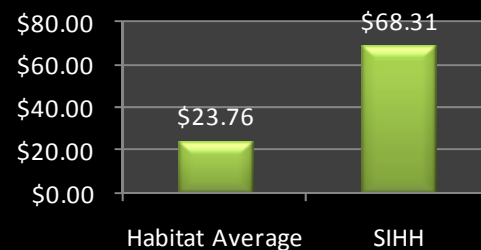

ReStore Statistics

Check out how the Sea Island Habitat ReStore stacks up against ReStores nationwide!

Sales Per Sq. Ft.

Profit Per Sq. Ft.

Avg. Volunteer Hrs/Wk

Volunteer working at the ReStore.

FAMILY PROFILE:*The Crosby Family*