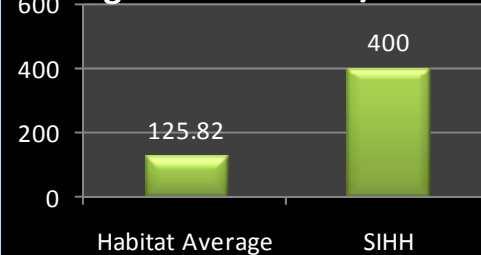

ReStore Statistics

Check out how the Sea Island Habitat ReStore stacks up against ReStores nationwide!

Sales Per Sq. Ft.

Profit Per Sq. Ft.

Avg. Volunteer Hrs/Wk

Volunteer working at the ReStore.

FAMILY PROFILE:*The Crosby Family*