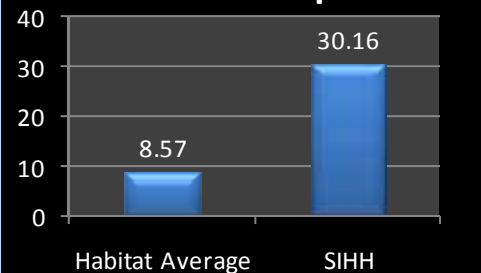

ReStore Statistics

Check out how the Sea Island Habitat ReStore stacks up against ReStores nationwide!

Sales Per Sq. Ft.

Profit Per Sq. Ft.

Avg. Volunteer Hrs/Wk

Volunteer working at the ReStore.

FAMILY PROFILE:*The Crosby Family*